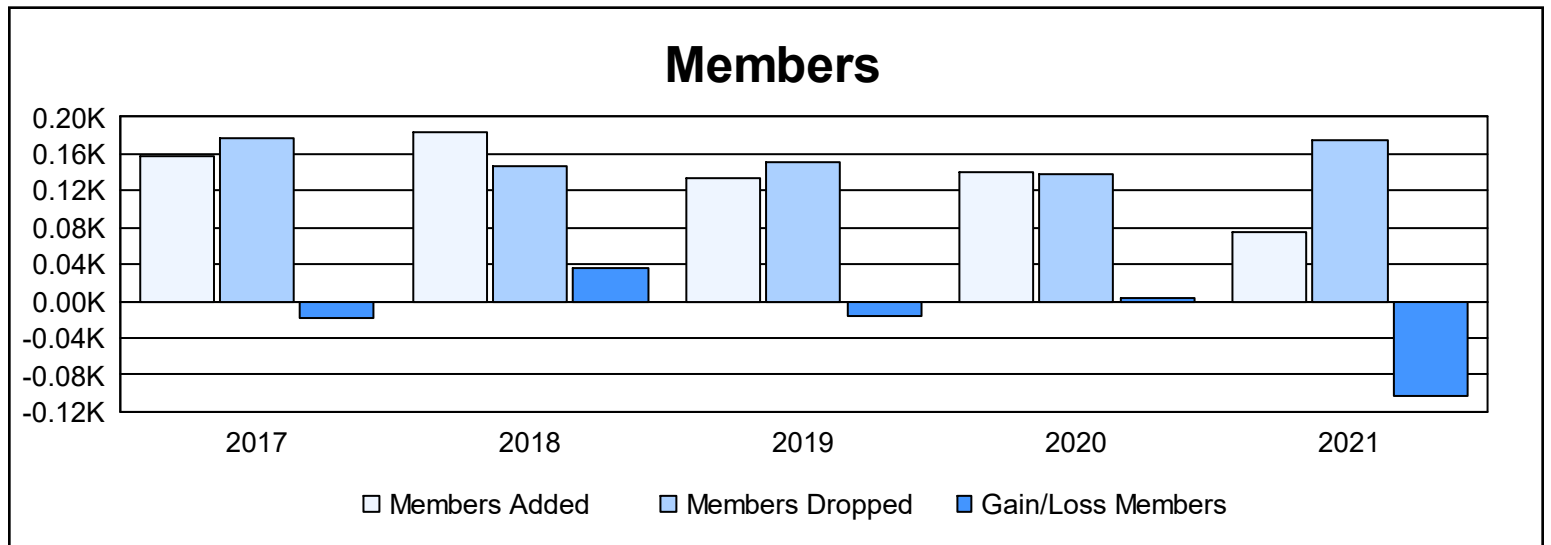

Year	New Clubs	Dropped Clubs	Gain/ Loss Clubs	New Members	Charter Members	Reinstate Members	Transfer Members	Total Member Added	Total Members Dropped	Gain/ Loss Members
2016-2017	0	1	-1	133	0	5	20	158	177	-19
2017-2018	0	2	-2	160	0	12	12	184	147	37
2018-2019	0	0	0	109	1	4	20	134	151	-17
2019-2020	2	1	1	83	44	7	7	141	137	4
2020-2021	0	2	-2	49	1	2	22	74	176	-102
<b>Average</b>	<b>0</b>	<b>1</b>	<b>-1</b>	<b>107</b>	<b>9</b>	<b>6</b>	<b>16</b>	<b>138</b>	<b>158</b>	<b>-19</b>

### Membership Composition June 2021 Cumulative