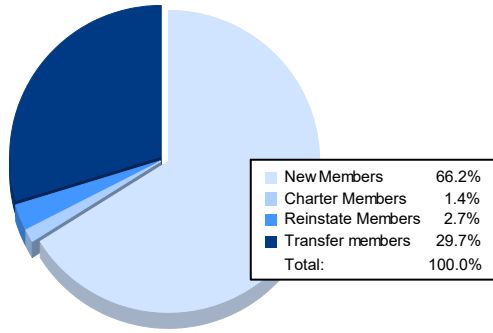

Year	New Clubs	Dropped Clubs	Gain/ Loss Clubs	New Members	Charter Members	Reinstate Members	Transfer Members	Total Member Added	Total Members Dropped	Gain/ Loss Members
2016-2017	0	1	-1	133	0	5	20	158	177	-19
2017-2018	0	2	-2	160	0	12	12	184	147	37
2018-2019	0	0	0	109	1	4	20	134	151	-17
2019-2020	2	1	1	83	44	7	7	141	137	4
2020-2021	0	2	-2	49	1	2	22	74	176	-102
<b>Average</b>	<b>0</b>	<b>1</b>	<b>-1</b>	<b>107</b>	<b>9</b>	<b>6</b>	<b>16</b>	<b>138</b>	<b>158</b>	<b>-19</b>

### Membership Composition June 2021 Cumulative