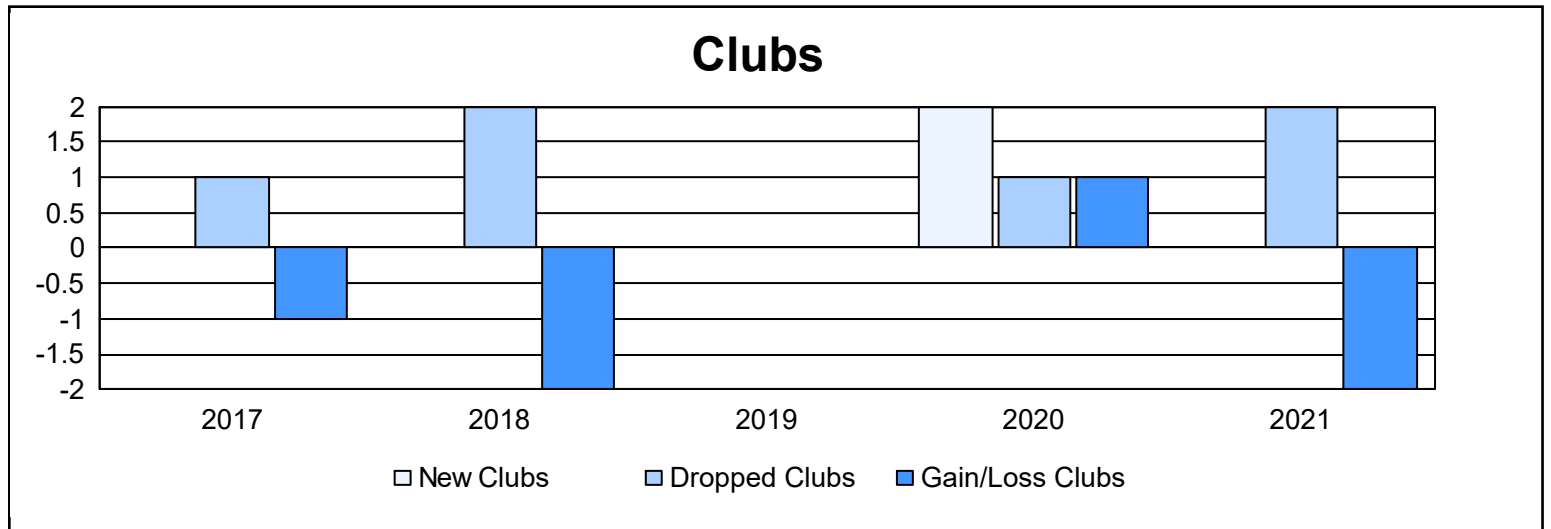

Year	New Clubs	Dropped Clubs	Gain/ Loss Clubs	New Members	Charter Members	Reinstate Members	Transfer Members	Total Member Added	Total Members Dropped	Gain/ Loss Members
2016-2017	0	1	-1	133	0	5	20	158	177	-19
2017-2018	0	2	-2	160	0	12	12	184	147	37
2018-2019	0	0	0	109	1	4	20	134	151	-17
2019-2020	2	1	1	83	44	7	7	141	137	4
2020-2021	0	2	-2	49	1	2	22	74	176	-102
<b>Average</b>	<b>0</b>	<b>1</b>	<b>-1</b>	<b>107</b>	<b>9</b>	<b>6</b>	<b>16</b>	<b>138</b>	<b>158</b>	<b>-19</b>

### Membership Composition June 2021 Cumulative